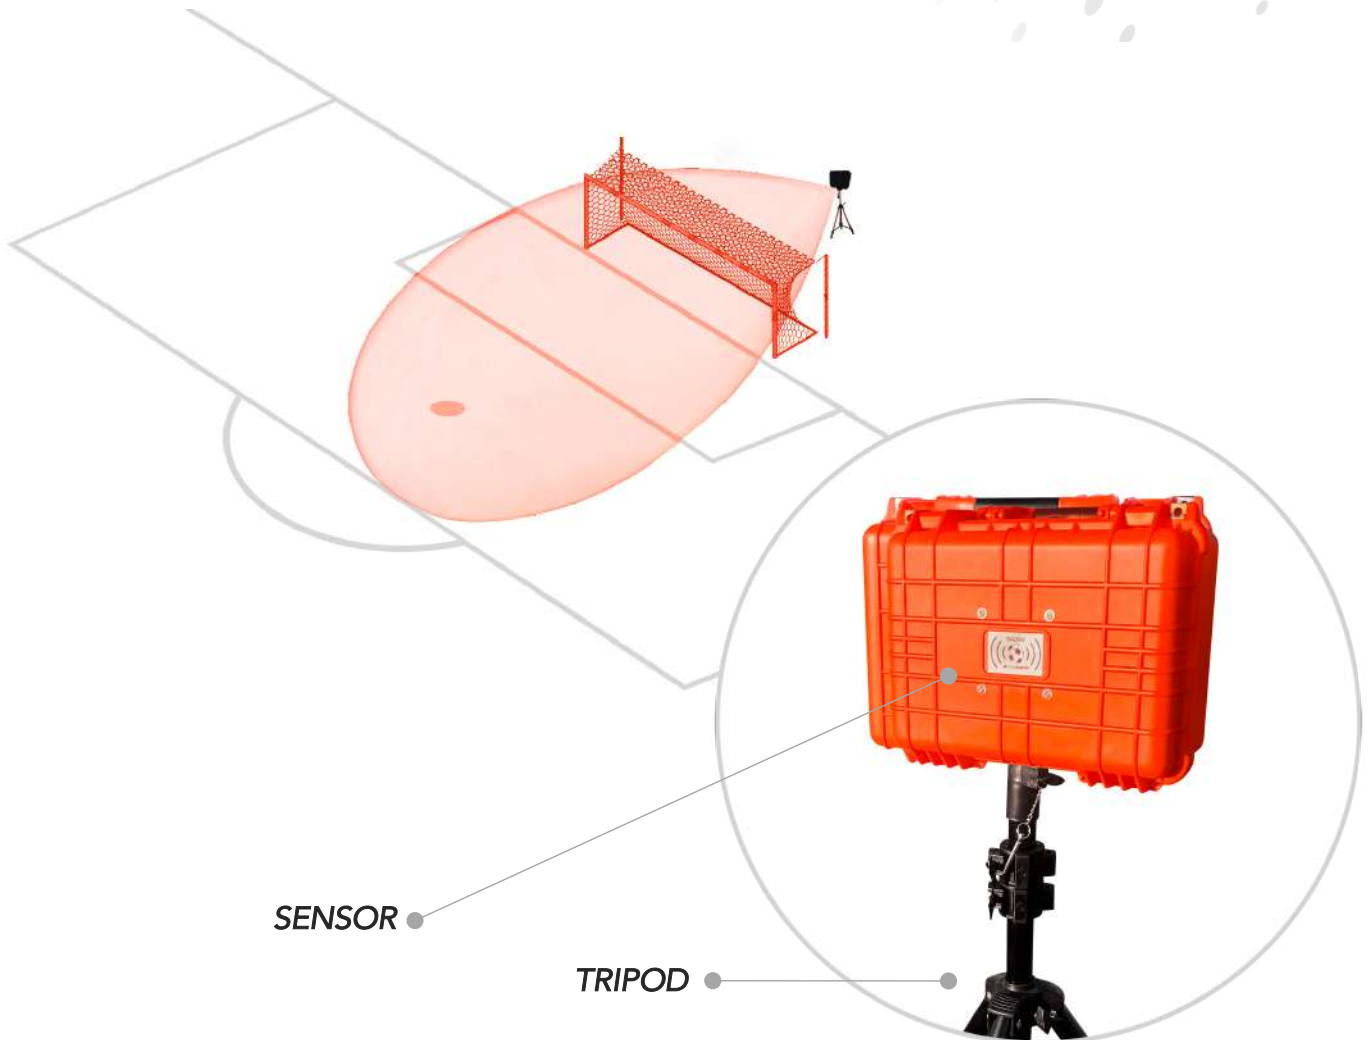

 **SPEEDMASTER**
TRAIN

**PROFESSIONAL AND SEMI-PROFESSIONAL
SPORT SPEED MEASURING DEVICE**

CLICK + PLAY

SPEEDMASTER-TRAIN IS A QUICK SET-UP, WEATHERPROOF (IP65), SHOCK-PROTECTED SPORTS TRAINING TOOL

- **SIMPLY INSTALL SENSOR SYSTEM BEHIND THE GOAL**
- **USE SUPPLIED INDUSTRIAL-GRADE TRIPOD FOR A QUICK SET-UP AND STURDY STAND**

- BRINGS JOY AND ACTION INTO EACH TRAINING EVENT
- SPEEDMASTER MEASURES THE VELOCITY OF OBJECTS UP TO A SPEED OF **200km/h**

- **SCORE ENHANCING TOOL ALLOWING EACH ATHLETE TO INCREASE HIS/HER BALL CONTACT PERFORMANCE**